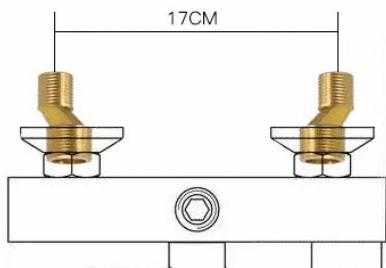

MILAN 8" BRASS RAINFALL SHOWER MIXER FAUCET - SHOWER FAUCET B SPECIFICATIONS

Feature: Wall Mounted

Shower Head Size: 8" (20 cm)

Number of Handles: Single Handle

Adjustable height: 70-120 cm (27.5-47.2 inch)

Two holes center distance on the wall: 15cm

The Distance of Two Holes can be adjustable: 13.5-17 cm (5.3-6.6 inch)

Valve Type: Ceramic Valve

Material: Brass

Connection: G1/2"

Solid brass faucet body, zinc handle, drip free ceramic cartridge, antique bronze finish.

Buried water pipe

Suitable for Hole distance 13~17cm (Recommend use 15cm as the standard)

Product shown is only for installation display purpose