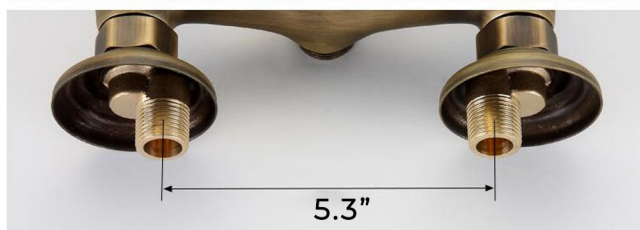

MILAN 8" BRASS RAINFALL SHOWER MIXER FAUCET - SHOWER FAUCET B SPECIFICATIONS

Feature: Wall Mounted

Shower Head Size: 8" (20 cm)

Number of Handles: Single Handle

Adjustable height: 70-120 cm (27.5-47.2 inch)

Two holes center distance on the wall: 15cm

The Distance of Two Holes can be adjustable: 13.5-17 cm (5.3-6.6 inch)

Valve Type: Ceramic Valve

Material: Brass

Connection: G1/2"

Solid brass faucet body, zinc handle, drip free ceramic cartridge, antique bronze finish.

Buried water pipe

Suitable for Hole distance 13~17cm (Recommend use 15cm as the standard)

Product shown is only for installation display purpose