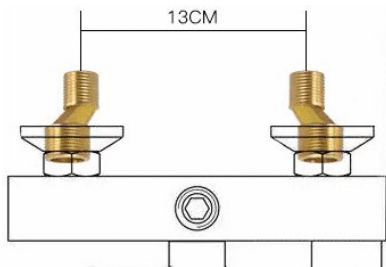

MILAN 8" BRASS RAINFALL SHOWER MIXER FAUCET - SHOWER FAUCET B SPECIFICATIONS

Feature: Wall Mounted

Shower Head Size: 8" (20 cm)

Number of Handles: Single Handle

Adjustable height: 70-120 cm (27.5-47.2 inch)

Two holes center distance on the wall: 15cm

The Distance of Two Holes can be adjustable: 13.5-17 cm (5.3-6.6 inch)

Valve Type: Ceramic Valve

Material: Brass

Connection: G1/2"

Solid brass faucet body, zinc handle, drip free ceramic cartridge, antique bronze finish.

Buried water pipe

Suitable for Hole distance 13~17cm (Recommend use 15cm as the standard)

Product shown is only for installation display purpose